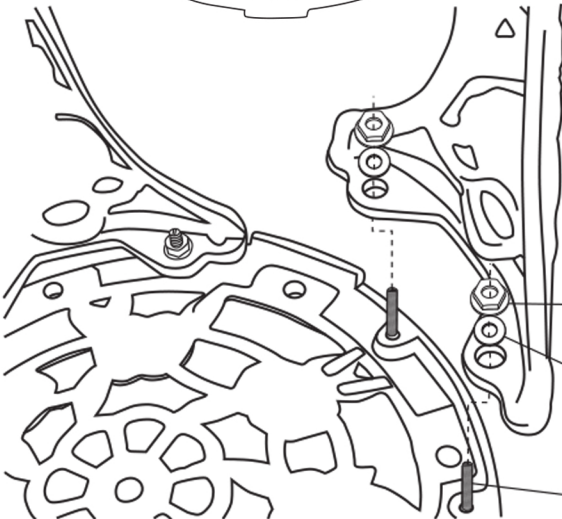

WK-BS-UR-01

LONDON ROSE

WK-1-LON-ROSE-BISTRO

Lazy Susan

M8-30MM-BOLT

20x

M8-NUT

20x

M8-NUT-CAP

20x

M8-WASHER

20x

M8-SPRING-WASH

20x

1

WK-BS-SB-01

WK-BS-CL-01

M8-NUT
M8-SPRING-WASH

M8-WASHER

M8-30MM-BOLT

2

WK-BS-CB-01

WK-BS-SB-01

M8-NUT