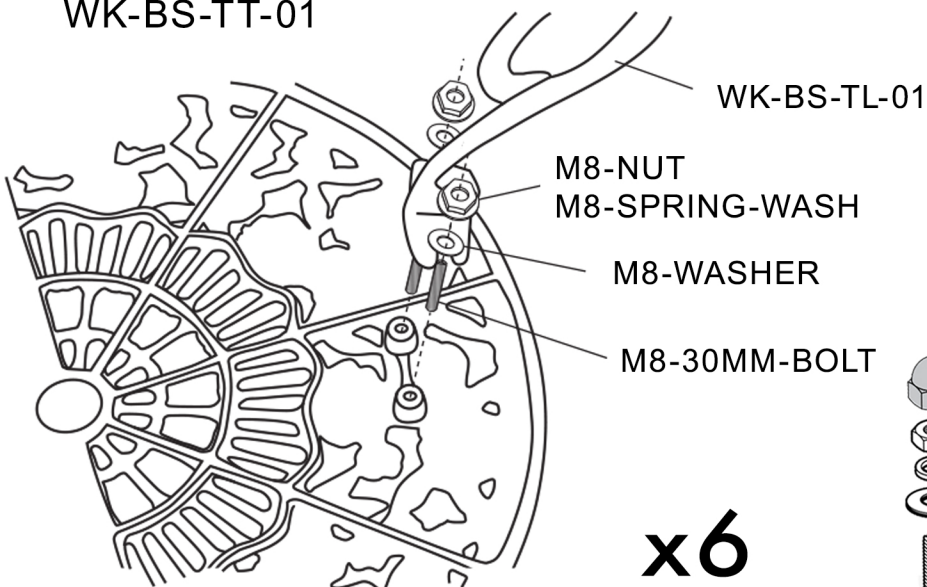

LONDON ROSE

WK-1-LON-ROSE-BISTRO

Lazy Susan

M8-30MM-BOLT

6x

M8-30MM-HD-BOLT-P

3x

M8-NUT

9x

M8-NUT-CAP

9x

M8-WASHER

9x

M8-SPRING-WASH

9x

1

WK-BS-TT-01

x6

2

3

4

WK-M8-CHAIR-FOOT

WK-BS-TT-01

WK-BS-TL-01

WK-BS-UR-01

LONDON ROSE

WK-1-LON-ROSE-BISTRO

Lazy Susan

M8-30MM-BOLT

20x

M8-NUT

20x