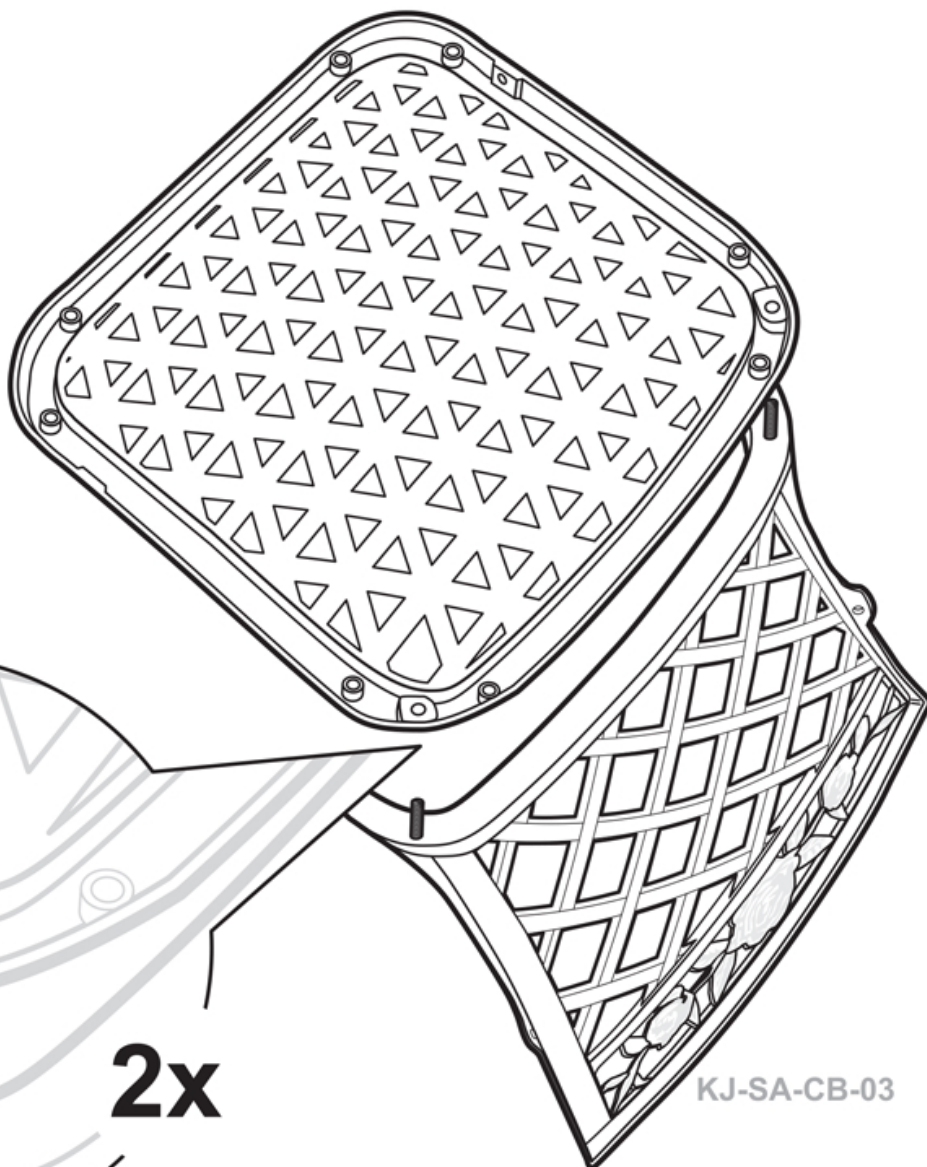

KJ-SA-CB-03