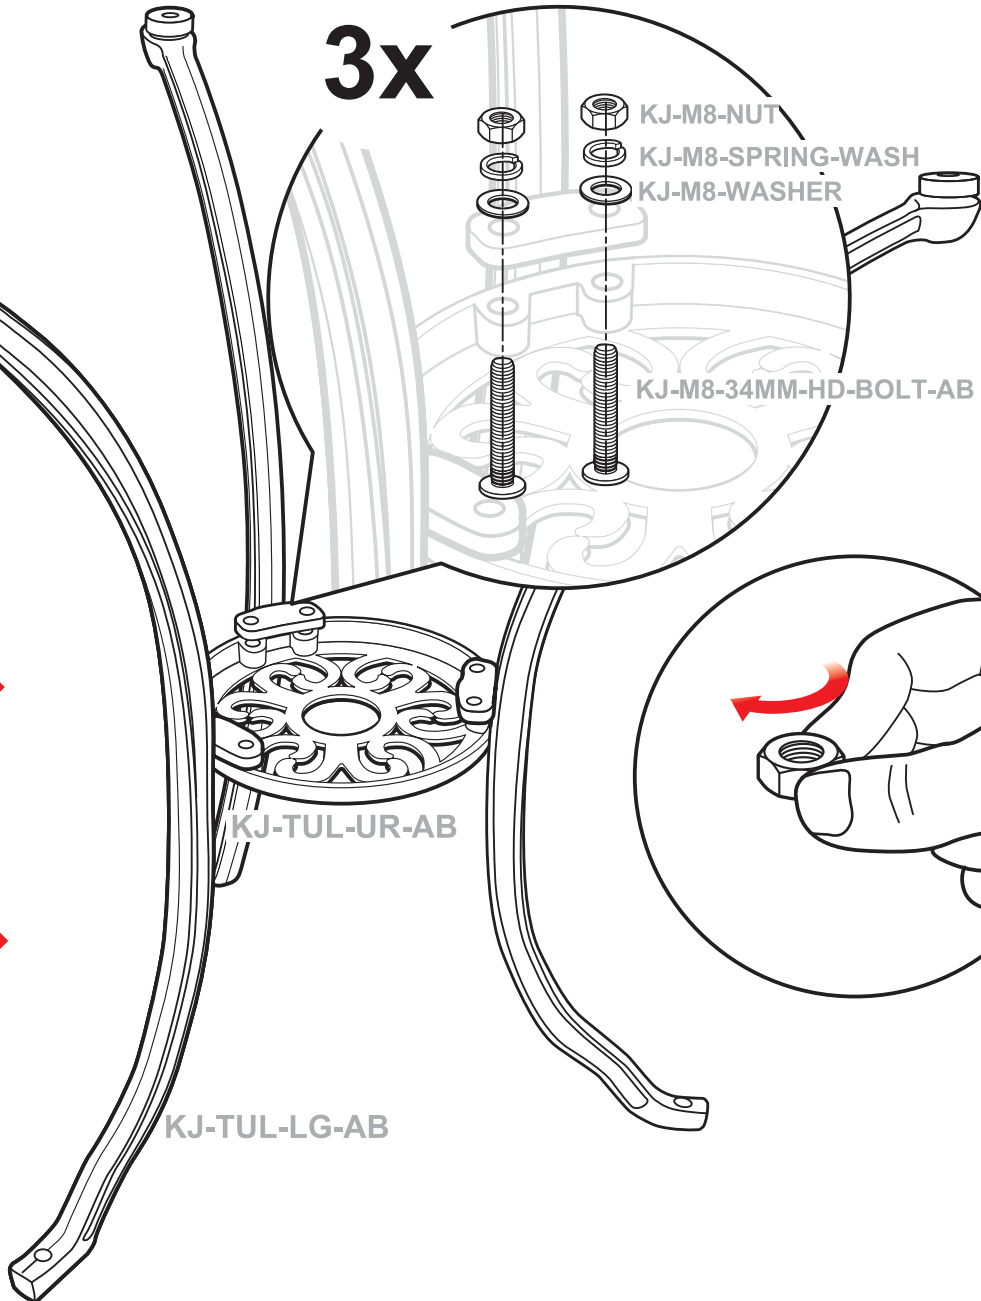

TULIP

KJ-1-TUL-TBL-AB

Lazy Susan

1

KJ-M8-34MM-HD-BOLT-AB
6x

KJ-M8-35MM-BOLT
3x

KJ-M8-NUT-CAP-AB
9x

KJ-M8-NUT
9x

KJ-M8-WASHER
9x

KJ-M8-SPRING-WASH
9x

2

KJ-TUL-FEET

3x

KJ-M8-NUT
KJ-M8-SPRING-WASH
KJ-M8-WASHER
KJ-M8-34MM-HD-BOLT-AB

KJ-TUL-UR-AB

KJ-TUL-LG-AB