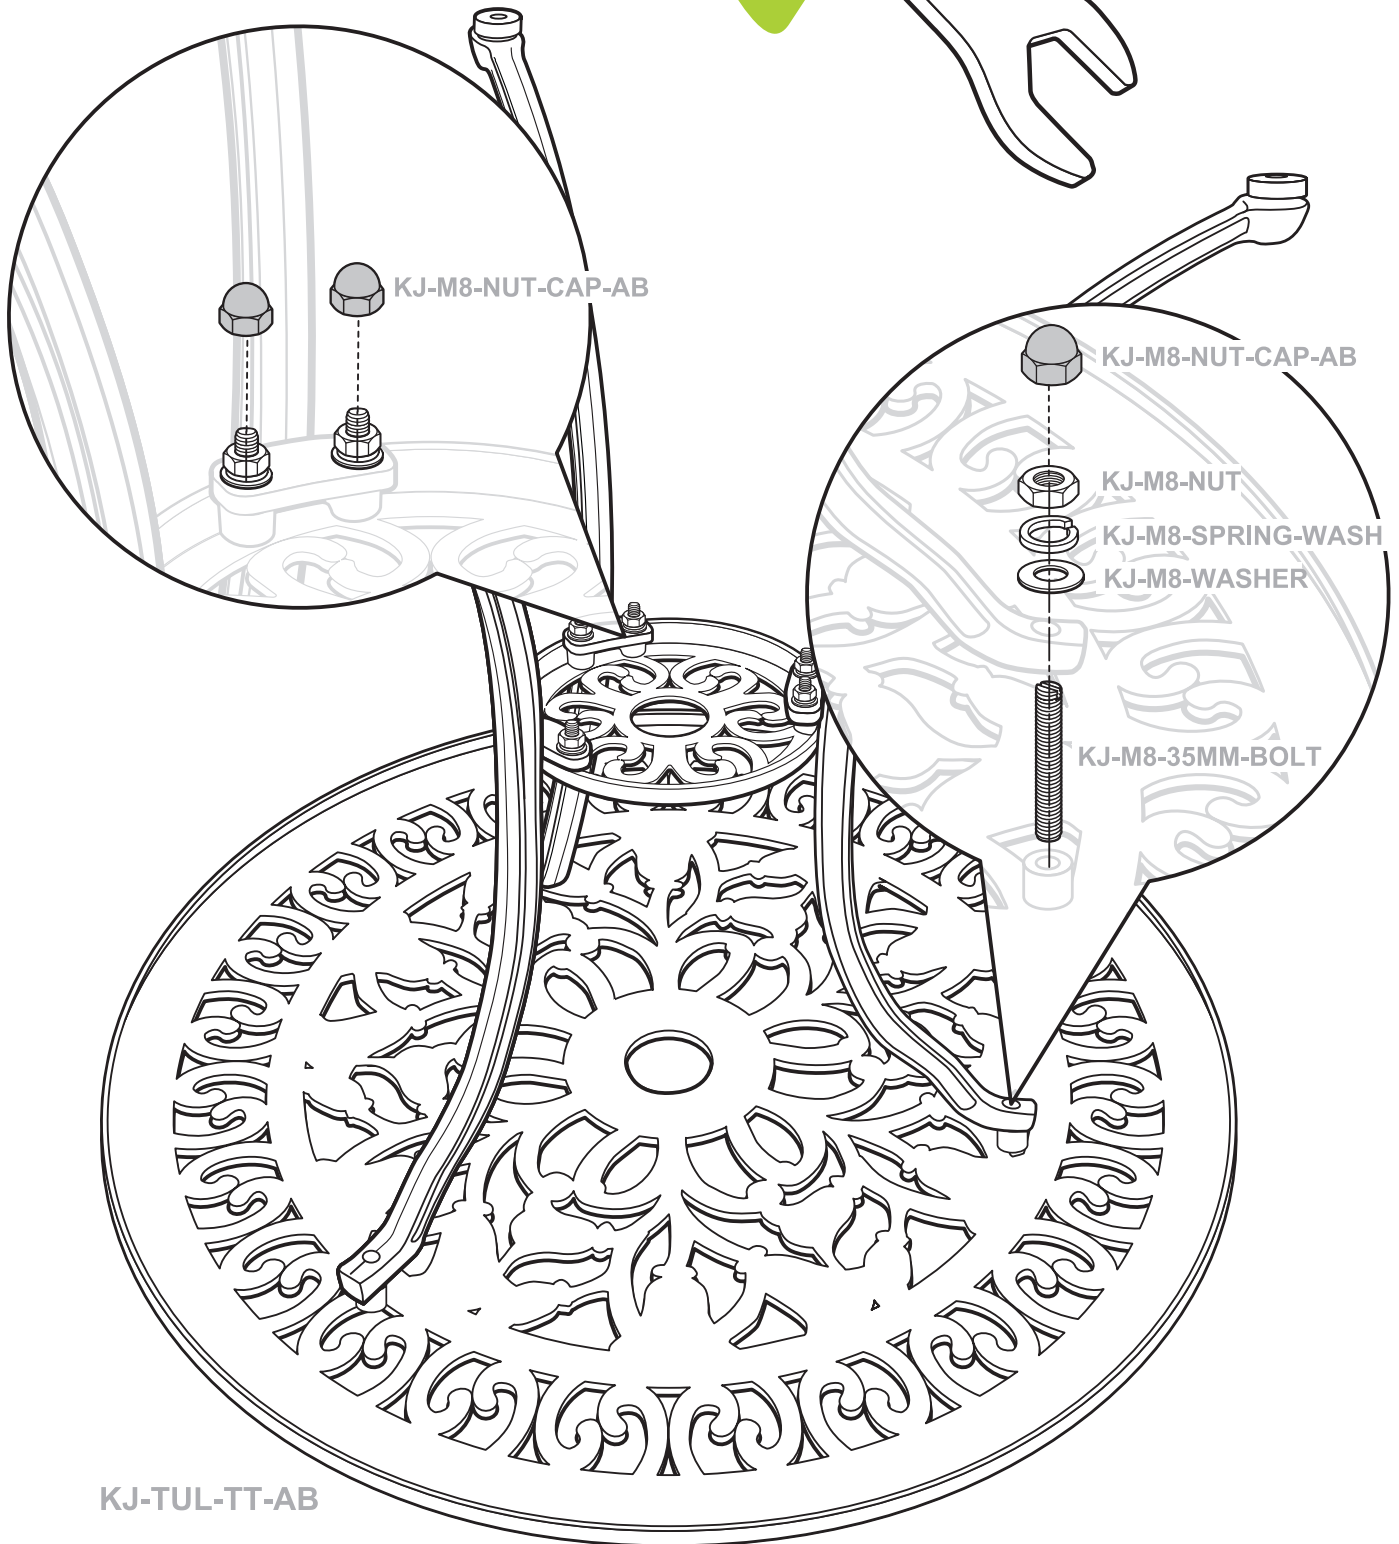

TULIP

KJ-1-TUL-TBL-AB

Lazy Susan

1

KJ-M8-34MM-HD-BOLT-AB
6x

KJ-M8-35MM-BOLT
3x

KJ-M8-NUT-CAP-AB
9x

KJ-M8-NUT
9x

KJ-M8-WASHER
9x

KJ-M8-SPRING-WASH
9x

2

KJ-TUL-FEET

3x

KJ-M8-NUT
KJ-M8-SPRING-WASH
KJ-M8-WASHER
KJ-M8-34MM-HD-BOLT-AB

KJ-TUL-UR-AB

KJ-TUL-LG-AB

3

Lazy Susan